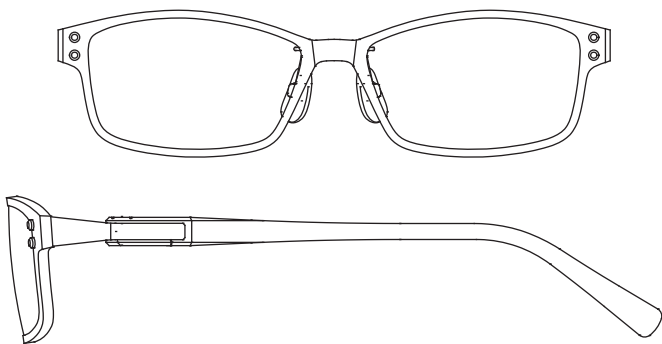

¥ 32,000 (税抜)

Col. 1 Black / Demi Blue

Col. 2 Demi Brown / Demi Brown

Col. 3 Clear Gray / Demi Purple

Col. 4 Clear Brown / Demi Orange

OPU-1034

54□14-138 (↑39)

4 Lens Curve

Front : Engineering plastic

End piece : β-titanium

Temples : Acetate plastic

¥ 32,000 (税抜)

Col. 1 Black / Black

Col. 2 Demi Brown / Demi Brown

Col. 3 Clear Gray / Feather Green

Col. 4 Clear Blue / Feather Blue

OPU-1035

53□15-138 (↓33)

4 Lens Curve

Front : Engineering plastic

End piece : β-titanium

Temples : Acetate plastic

¥ 32,000 (税抜)

Col. 1 Black / Marble White

Col. 2 Demi Brown / Demi Brown

Col. 3 Clear Gray / Marble Black

Col. 4 Clear Brown / Marble Brown

OPU-1036

55□15-138 (↑39)

4 Lens Curve

Front : Engineering plastic

End piece : β-titanium