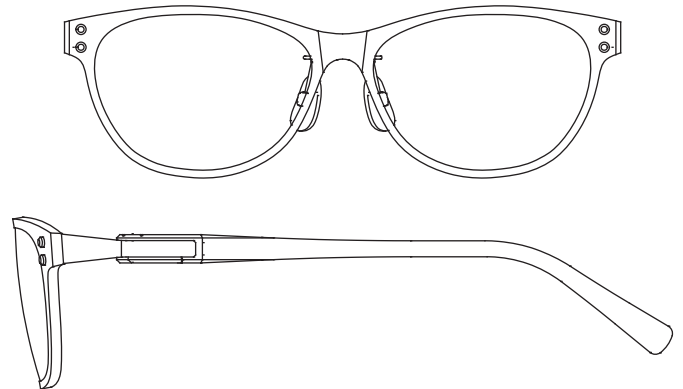

OPUS

6th collection

OPU-1033

52□17-138 (↓42)

4 Lens Curve

Front : Engineering plastic

End piece : β-titanium

Temples : Acetate plastic

¥ 32,000 (税抜)

Col. 1 Black / Demi Blue

Col. 2 Demi Brown / Demi Brown

Col. 3 Clear Gray / Demi Purple

Col. 4 Clear Brown / Demi Orange

OPU-1034

54□14-138 (↑39)

4 Lens Curve

Front : Engineering plastic

End piece : β-titanium

Temples : Acetate plastic

¥ 32,000 (税抜)

Col. 1 Black / Black

Col. 2 Demi Brown / Demi Brown

Col. 3 Clear Gray / Feather Green

Col. 4 Clear Blue / Feather Blue

OPU-1035

53□15-138 (↓33)

4 Lens Curve

Front : Engineering plastic

End piece : β-titanium

Temples : Acetate plastic

¥ 32,000 (税抜)

Col. 1 Black / Marble White