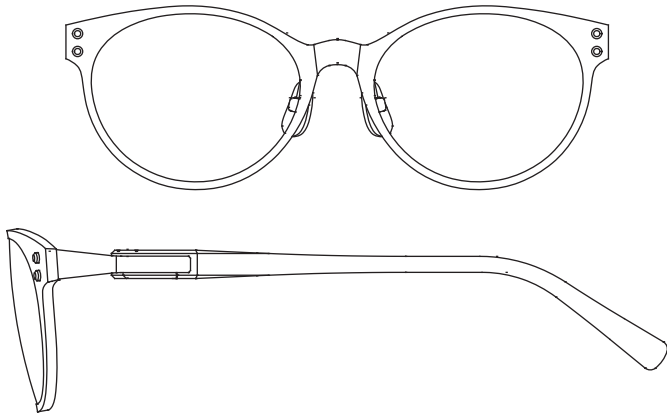

OPUS

6th collection

OPU-1033

52□17-138 (↓42)

4 Lens Curve

Front : Engineering plastic

End piece : β-titanium

Temples : Acetate plastic

¥ 32,000 (税抜)

Col. 1 Black / Demi Blue

Col. 2 Demi Brown / Demi Brown

Col. 3 Clear Gray / Demi Purple

Col. 4 Clear Brown / Demi Orange

OPU-1034

54□14-138 (↑39)

4 Lens Curve

Front : Engineering plastic

End piece : β-titanium

Temples : Acetate plastic

¥ 32,000 (税抜)

Col. 1 Black / Black

Col. 2 Demi Brown / Demi Brown

Col. 3 Clear Gray / Feather Green

Col. 4 Clear Blue / Feather Blue

OPU-1035

53□15-138 (↓33)

4 Lens Curve

Front : Engineering plastic

End piece : β-titanium

Temples : Acetate plastic

¥ 32,000 (税抜)

Col. 1 Black / Marble White