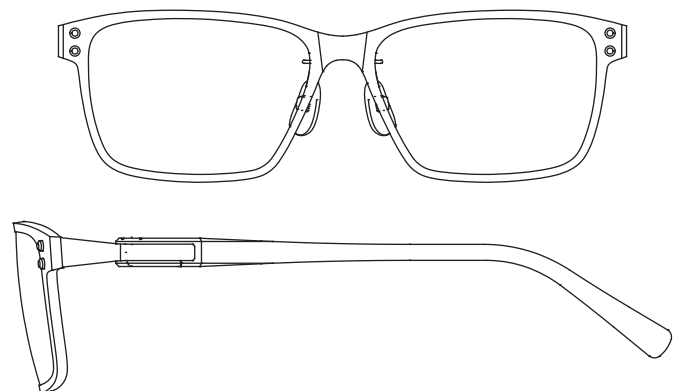

OPUS

6th collection

OPU-1033

52□17-138 (↓42)

4 Lens Curve

Front : Engineering plastic

End piece : β-titanium

Temples : Acetate plastic

Front : Engineering plastic

End piece : β-titanium

Temples : Acetate plastic

¥ 32,000 (税抜)

Col. 1 Black / Black

Col. 2 Demi Brown / Demi Brown

Col. 3 Clear Gray / Feather Green

Col. 4 Clear Blue / Feather Blue

OPU-1035

53□15-138 (↓33)

4 Lens Curve

Front : Engineering plastic

End piece : β-titanium

Temples : Acetate plastic

¥ 32,000 (税抜)

Col. 1 Black / Marble White

Col. 2 Demi Brown / Demi Brown

Col. 3 Clear Gray / Marble Black

Col. 4 Clear Brown / Marble Brown

OPU-1036

55□15-138 (↑39)

4 Lens Curve

Front : Engineering plastic

End piece : β-titanium